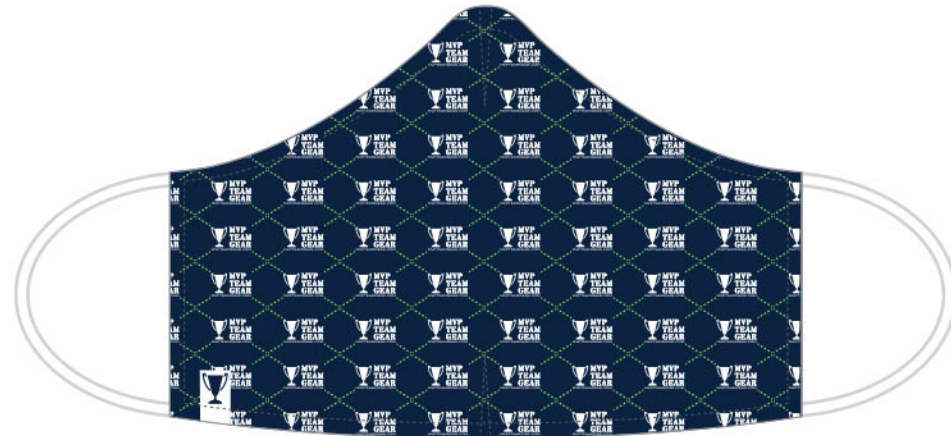

14683 - BABY YODA FACE MASKS

 # 14679 - MVP TEAM GEAR MASKS SAMPLES