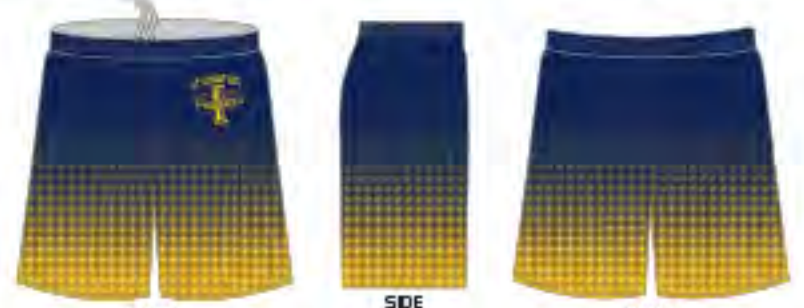

5086 - MVMS SOCCER #2- SUB 10101, SUB 10130

FRONT

BACK

FRONT

BACK

FRONT

SIDE

BACK

3520 - BEDFORD SOCCER - SUB 10101, SUB 10130, SUB 10187

FRONT

BACK

FRONT

SIDE

BACK

3491 - ST IGNATIUS - SUB 11101, SUB 10130

FRONT