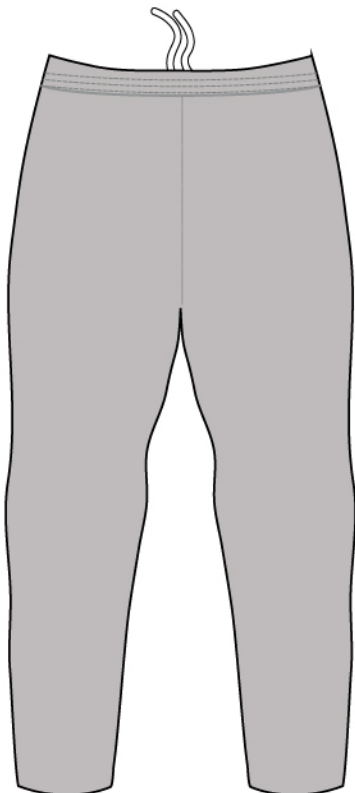

10 OZ. PRACTICE FLEECE HOODIE

STYLE #70151

Single Sizing YM, YL, XS, S, M, L, XL, 2XL, 3XL

Heather Gray

Navy

Black

10 OZ. PRACTICE FLEECE PANTS

STYLE #70152