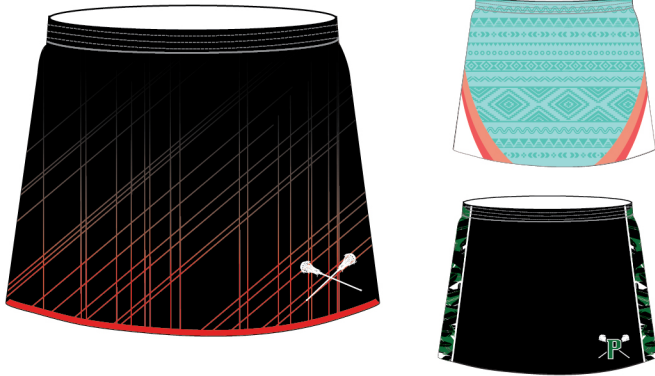

-Two-ply or Single-ply -Scoop Neck or V-Neck -Curved or Straight Bottom

SPLIT SIZED RACERBACK REVERSIBLE

STYLE # SUB 50284

Split Sizing: YM, YL, S/M, L/XL, 2XL

-Two-ply or Single-ply -Scoop Neck or V-Neck -Curved or Straight Bottom

SHORTS

STYLE # SUB W10231

Single Sizing: YM, YL, XS, S, M, L, XL, 2XL, 3XL

-5" inseam -With or without pockets

KILT

STYLE # SUB W20238 Single Sizing: YM, YL, XS, S, M, L, XL, 2XL, 3XL

SKORT

STYLE # SUB W20239 Single Sizing: YM, YL, XS, S, M, L, XL, 2XL, 3XL
 -14" length skirt -Built in 3" inseam compression shorts -200 GMS Spandex

CAP SLEEVE TEE

STYLE # SUB W10201 Single Sizing: YM, YL, XS, S, M, L, XL, 2XL, 3XL
 -Set-in or Raglan Sleeves -Crew Neck or V-Neck

LONG SLEEVE TEE

STYLE # SUB W10287 Single Sizing: YM, YL, XS, S, M, L, XL, 2XL, 3XL
 -Set-in or Raglan Sleeves -Crew Neck or V-Neck