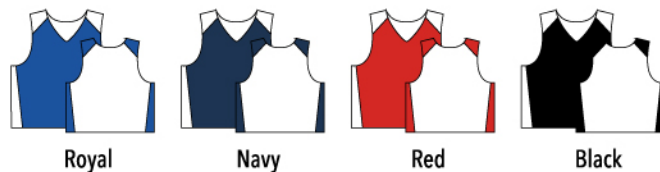

MEN'S COLLEGIATE CUT REVERSIBLE

STYLE #50165

Split Sizing YM, YL, S/M, L/XL, 2XL

Dazzle & Mesh Reversible in stock

Oversized fit | Upscale lacrosse reversible
Engineered for screen printing | Resists dye migration
Pick, pull and pill resistant | No external logos
100% polyester mesh fabric body with dazzle shoulder