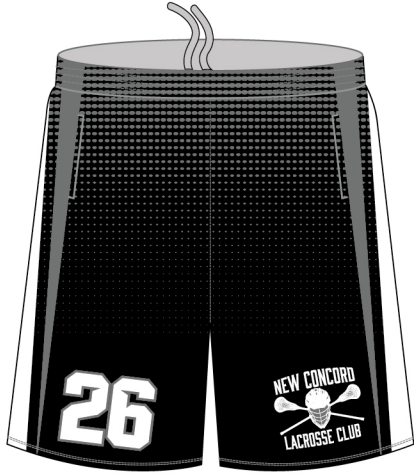

33"l x 17"w x 18"d

3" SHOULDER REVERSIBLE

STYLE # SUB 50150

Split Sizing: YM, YL, YXL, S/M, L/XL, 2XL

STYLE # SUB 50152

Single Sizing: YM, YL, XS, S, M, L, XL, 2XL, 3XL

-Two-ply or Single-ply

5" SHOULDER REVERSIBLE

STYLE # SUB 50151

Split Sizing: YM, YL, YXL, S/M, L/XL, 2XL

STYLE # SUB 50153

Single Sizing: YM, YL, XS, S, M, L, XL, 2XL, 3XL

-Two-ply or Single-ply

7" SHOULDER REVERSIBLE

STYLE # SUB 50157

Split Sizing: YM, YL, YXL, S/M, L/XL, 2XL

STYLE # SUB 50154

Single Sizing: YM, YL, XS, S, M, L, XL, 2XL, 3XL

-Two-ply or Single-ply

SHORTS

STYLE # SUB 10130 - 7" Inseam

Single Sizing: YM, YL, XS, S, M, L, XL, 2XL, 3XL

STYLE # SUB 10132 - 9" Inseam

-With or without pockets

SHORT SLEEVE TEE

STYLE # SUB 10101

Single Sizing: YM, YL, XS, S, M, L, XL, 2XL, 3XL

-Set-in or Raglan Sleeves -Crew Neck or V-Neck

LONG SLEEVE TEE

STYLE # SUB 10187

Single Sizing: YM, YL, XS, S, M, L, XL, 2XL, 3XL