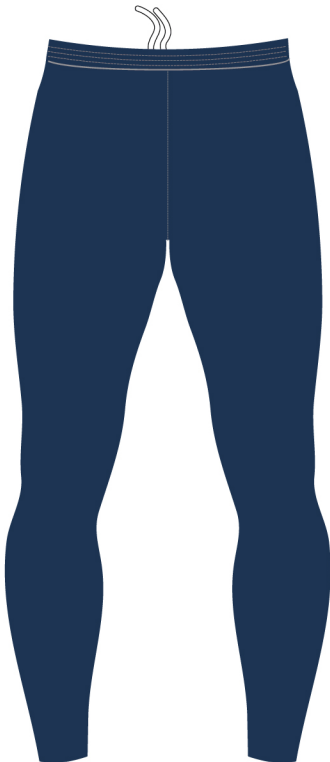

Navy

Black

10 oz. Classic Fleece Hoodie in stock

- Fits true to size
- Classic 10 oz. 60% cotton 40% poly
- Pouch pocket & hood draw cord
- Top stitched seams
- Lined hood & sweat patch
- Pre-shrunk
- Smart phone pocket