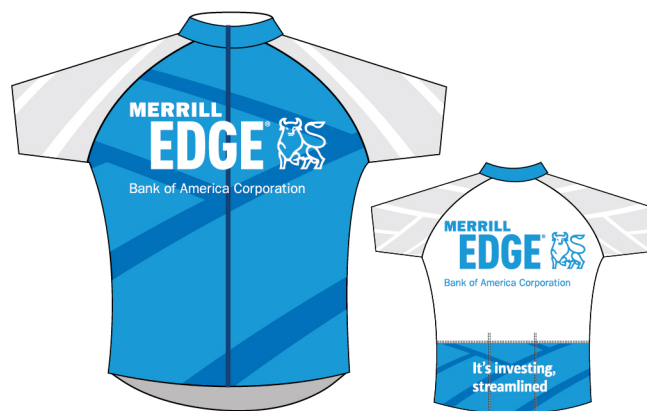

Women

STYLE # SUB W10289 -Interlock
STYLE # SUB W20289 -Spandex

Single Sizing: YM, YL, XS, S, M, L, XL, 2XL, 3XL -Three back pockets