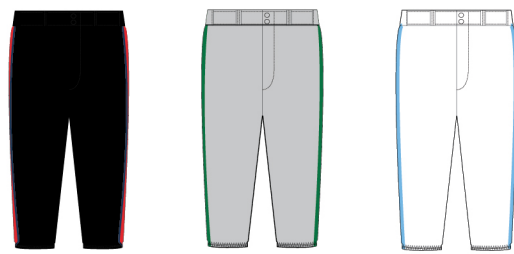

-Set-in or Raglan Sleeves -Curved Bottom -Regular Length or Cap Sleeves

FULL BUTTON SHORT SLEEVE JERSEY

STYLE # SUB W10261 Single Sizing: YM, YL, XS, S, M, L, XL, 2XL, 3XL
 -Set-in or Raglan Sleeves -Curved Bottom

FULL BUTTON SLEEVELESS JERSEY

STYLE # SUB W10299 Single Sizing: YM, YL, XS, S, M, L, XL, 2XL, 3XL
 -Curved Bottom

FAUX FULL BUTTON JERSEY

STYLE # SUB W10267 Single Sizing: YM, YL, XS, S, M, L, XL, 2XL, 3XL
 -Sewn Down Placket

SOLID PIECE DYE PANT

STYLE # SUB W10263 - Softball Length
 -Black, Gray or White
 -Waist/Inseam Sizing

SOLID PIECE DYE PANT WITH PIPING

STYLE # SUB W10264 - Softball Length
 -Black, Gray or White
 -Waist/Inseam Sizing