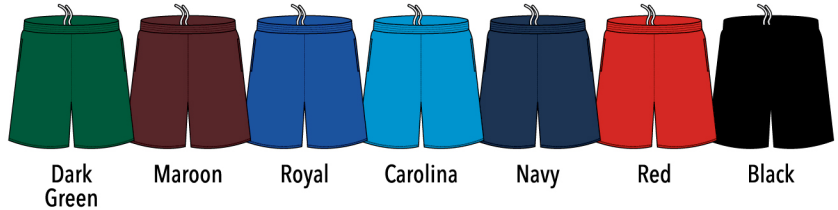

STYLE #10187

Single Sizing YM, YL, XS, S, M, L, XL, 2XL, 3XL

White Black

TRAINER SHORTS

STYLE #10132

Single Sizing YM, YL, XS, S, M, L, XL, 2XL, 3XL

Solid Trainer Fabric with pockets in stock

Loose oversized cut - 9" inseam | Great game or practice shorts
 Lightweight, quick drying, 100% polyester fabric
 Qwik-Wik Moisture Transport System | Anti-Microbial treatment
 No external logos | Engineered for screen printing and embroidery