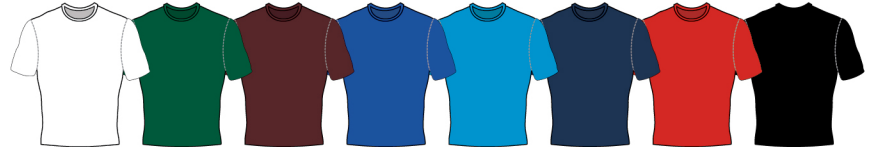

UNISEX HiDEF® COMPRESSION SHIRT

STYLE #20101

Single Sizing YM, YL, XS, S, M, L, XL, 2XL, 3XL

Short Sleeve Baselayer in stock

Worn under equipment and against skin to keep you warm and dry

Acts as a second skin in all weather conditions

Lightweight, quick drying poly/spandex fabric

Qwik-Wik Moisture Transport System | Anti-microbial treatment keeps you dry and odor free

No external logos | Engineered for screen printing

White Dark Green Maroon Royal Carolina Navy Red Black