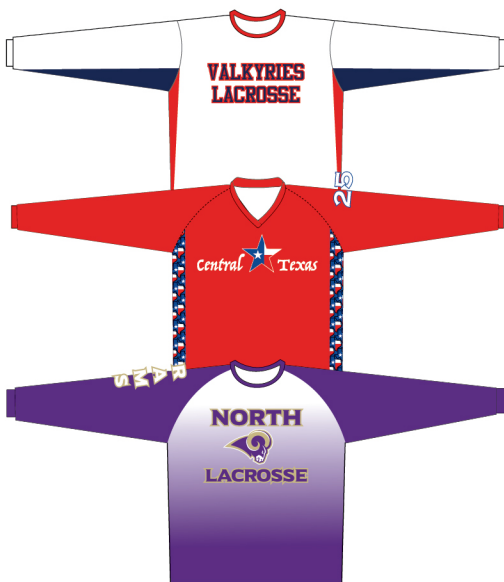

-Two-ply or Single-ply -Scoop Neck or V-Neck -Curved or Straight Bottom

SPLIT SIZED RACERBACK REVERSIBLE

STYLE # SUB 50284

Split Sizing: YM, YL, S/M, L/XL, 2XL

-Two-ply or Single-ply -Scoop Neck or V-Neck -Curved or Straight Bottom

SHORTS

STYLE # SUB W10231

Single Sizing: YM, YL, XS, S, M, L, XL, 2XL, 3XL

-5" inseam -With or without pockets

KILT

STYLE # SUB W20238 Single Sizing: YM, YL, XS, S, M, L, XL, 2XL, 3XL

SKORT

STYLE # SUB W20239 Single Sizing: YM, YL, XS, S, M, L, XL, 2XL, 3XL
 -14" length skirt -Built in 3" inseam compression shorts -200 GMS Spandex

CAP SLEEVE TEE

STYLE # SUB W10201 Single Sizing: YM, YL, XS, S, M, L, XL, 2XL, 3XL
 -Set-in or Raglan Sleeves -Crew Neck or V-Neck

LONG SLEEVE TEE

STYLE # SUB W10287 Single Sizing: YM, YL, XS, S, M, L, XL, 2XL, 3XL
 -Set-in or Raglan Sleeves -Crew Neck or V-Neck