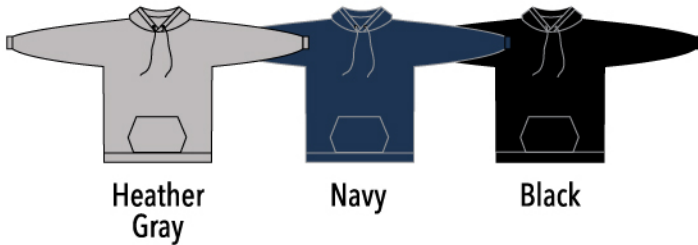

10 oz. Classic Fleece Hoodie in stock

- Fits true to size
- Classic 10 oz. 60% cotton 40% poly
- Pouch pocket & hood draw cord
- Top stitched seams
- Lined hood & sweat patch
- Pre-shrunk
- Smart phone pocket

10 OZ. PRACTICE FLEECE HOODIE

STYLE #70151

Single Sizing YM, YL, XS, S, M, L, XL, 2XL, 3XL

Heather Gray

Navy