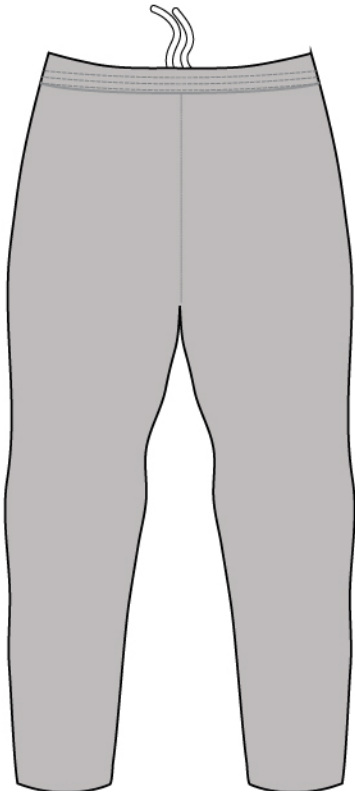

POLY PERFORMANCE HOODIE

STYLE #80125

Single Sizing YM, YL, XS, S, M, L, XL, 2XL, 3XL

POLY PERFORMANCE PANTS

STYLE #80126

Single Sizing YM, YL, XS, S, M, L, XL, 2XL, 3XL

100% Polyester Fleece Pants in stock

Fits true to size | Leg opening converts from cinched to open bottom
 Two on-seam pockets | Polyester fabric is perfect for all weather conditions