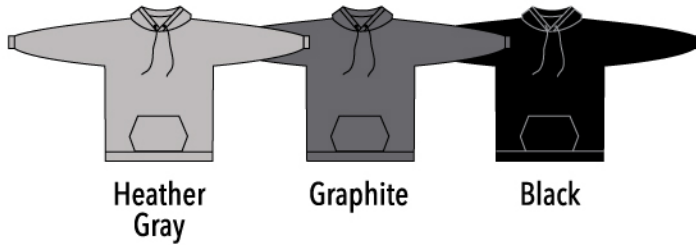

100% Polyester Fleece Hoodie in stock

Fits true to size
Pouch pocket & hood draw cord
Top stitched seams
Lined hood & sweat patch
Polyester fabric is perfect for all weather conditions
Smart phone pocket

POLY PERFORMANCE HOODIE

STYLE #80125

Single Sizing YM, YL, XS, S, M, L, XL, 2XL, 3XL