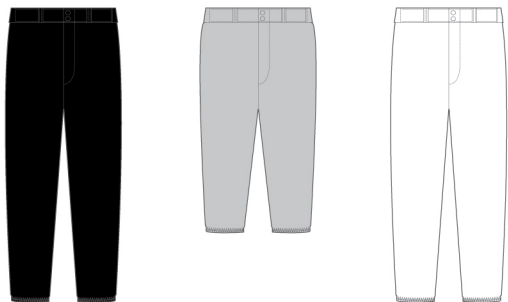

SOLID PIECE DYED PANT

STYLE # SUB 10163 - Regular Length
STYLE # SUB 10163K - Knicker Length

-Black, Gray or White
-Waist/Inseam Sizing