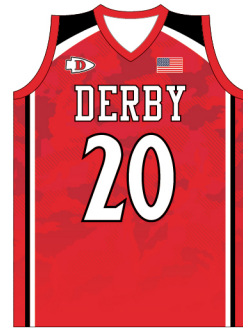

Single Sizing: YM, YL, XS, S, M, L, XL, 2XL, 3XL

COMPRESSION ARM SLEEVES

STYLE # SUB 20154 - Arm Sleeve

Split Sizing : YL, S/M, L/XL

REVERSIBLE BASKETBALL JERSEY

STYLE # SUB W50255

Single Sizing: YM, YL, XS, S, M, L, XL, 2XL, 3XL

-Scoop Neck or V-Neck

REVERSIBLE BASKETBALL SHORTS

STYLE # SUB W50249 - 9" inseam

Single Sizing: YM, YL, XS, S, M, L, XL, 2XL, 3XL

STYLE # SUB W50232 - 7" inseam

STYLE # SUB W50231 - 5" inseam

BASKETBALL JERSEY

STYLE # SUB W10256

Single Sizing: YM, YL, XS, S, M, L, XL, 2XL, 3XL

-Scoop Neck or V-Neck

BASKETBALL SHORTS

STYLE # SUB W10249 - 9" Inseam

Single Sizing: YM, YL, XS, S, M, L, XL, 2XL, 3XL

STYLE # SUB W10232 - 7" Inseam