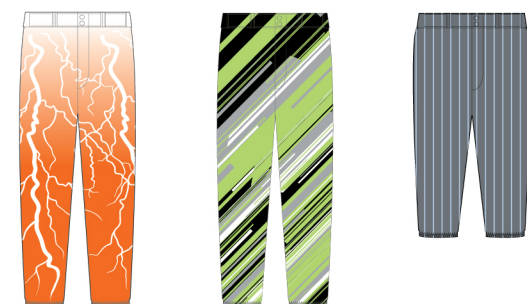

FULLY SUBLIMATED PANT

STYLE # SUB 10165 - Regular Length
STYLE # SUB 10165K - Knicker Length

Waist/Inseam Sizing