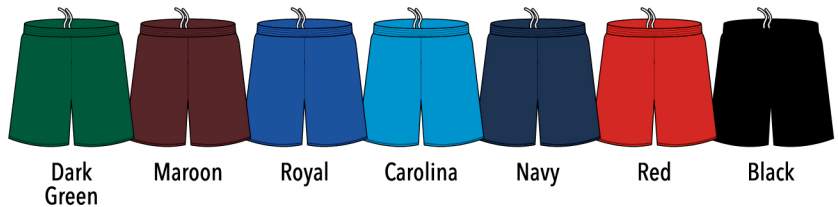

COMPETITOR SHORTS

STYLE #20130

Single Sizing YM, YL, XS, S, M, L, XL, 2XL, 3XL

Solid Shorts in stock

No pockets | Loose oversized cut - 7" inseam
Vented leg opening | Lightweight, quick drying poly/spandex fabric
Qwik-Wik Moisture Transport System | Anti-Microbial treatment
No external logos | Engineered for screen printing & embroidery