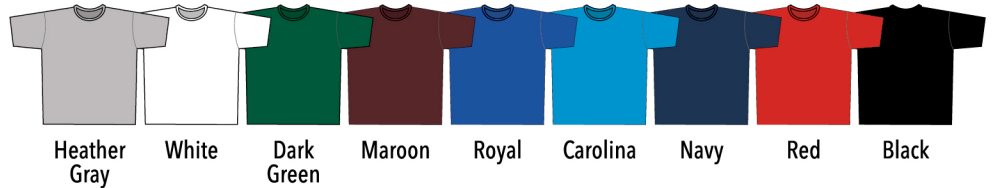

MEN'S RETRO ATHLETIC TEE

STYLE #30101

Single Sizing YM, YL, XS, S, M, L, XL, 2XL, 3XL

Short Sleeve "Cotton-Feel" Tee in stock

Soft 100% poly jersey that looks and feels like cotton
 Loose-fitting oversized cut
 Qwik-Wik Moisture Transport System
 No external logos
 Engineered for screen printing and embroidery