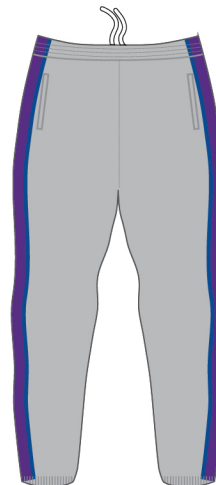

SHORT SLEEVE TEE

STYLE # SUB 10101

Single Sizing: YM, YL, XS, S, M, L, XL, 2XL, 3XL

-Set-in or Raglan Sleeves -Crew Neck or V-Neck

LONG SLEEVE TEE

STYLE # SUB 10187

Single Sizing: YM, YL, XS, S, M, L, XL, 2XL, 3XL

-Set-in or Raglan Sleeves -Crew Neck or V-Neck

POLO

STYLE # SUB 10109

Single Sizing: YM, YL, XS, S, M, L, XL, 2XL, 3XL

FLEECE HOOD

STYLE # SUB 80125

Single Sizing: YM, YL, XS, S, M, L, XL, 2XL, 3XL

-Pouch Pocket

FLEECE JOGGER PANT

STYLE # SUB 80129

Single Sizing: YM, YL, XS, S, M, L, XL, 2XL, 3XL

-Side Seam Pockets

FLEECE PANT

STYLE # SUB 80126

Single Sizing: YM, YL, XS, S, M, L, XL, 2XL, 3XL

-Side Seam Pockets

LACROSSE JERSEY

Single Sizing: YM, YL, XS, S, M, L, XL, 2XL, 3XL

STYLE # SUB 10135 - Set-in Sleeves

STYLE # SUB 10136 - Raglan Sleeves

STYLE # SUB 10137 - Yoke Shoulder

OLD SCHOOL PORTHOLE MESH JERSEY

BOX LACROSSE JERSEY