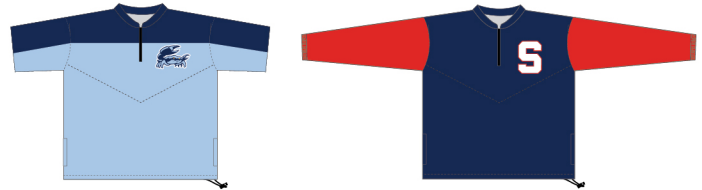

STYLE # SUB 10167

Single Sizing: YM, YL, XS, S, M, L, XL, 2XL, 3XL

-Sewn Down Placket -Set-in or Raglan Sleeves -Curved or Straight Bottom

SLEEVELESS FULL BUTTON JERSEY

STYLE # SUB 10199

-Curved or Straight Bottom

Single Sizing: YM, YL, XS, S, M, L, XL, 2XL, 3XL

BASEBALL BAGS

STYLE # SUB 60003

-Baseball All Purpose Bag
-26"l x 21"w x 4"d

STYLE # SUB 60004 & 60014

-Pro Baseball Backpack
24"l x 18"w x 7"d 18"l x 17"w

BATTING GLOVES

STYLE # SUB-HBG

-Velcro Closure

Single Sizing: YM, YL, YXL, XS, S, M, L, XL, 2XL, 3XL

CAGE JACKETS

STYLE # SUB 40184 L / 40184 U - Short Sleeve - Lined/Unlined

STYLE # SUB 40186 L / 40186 U - Long Sleeve - Lined/Unlined

Single Sizing: YM, YL, YXL, XS, S, M, L, XL, 2XL, 3XL

SOLID PIECE DYED PANT

STYLE # SUB 10163 - Regular Length
STYLE # SUB 10163K - Knicker Length

-Black, Gray or White
-Waist/Inseam Sizing

SOLID PIECE DYED PANT WITH PIPING