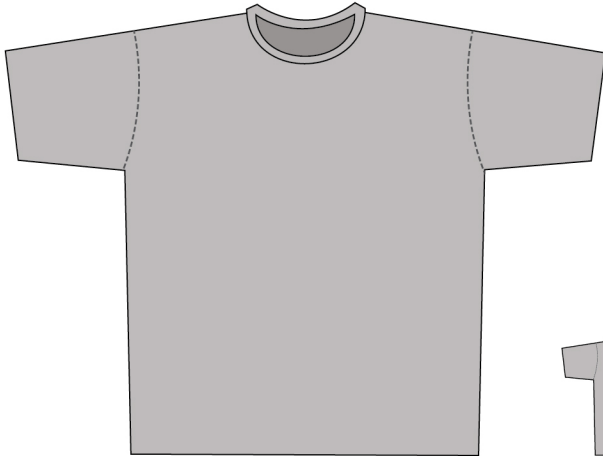

MEN'S RETRO ATHLETIC TEE